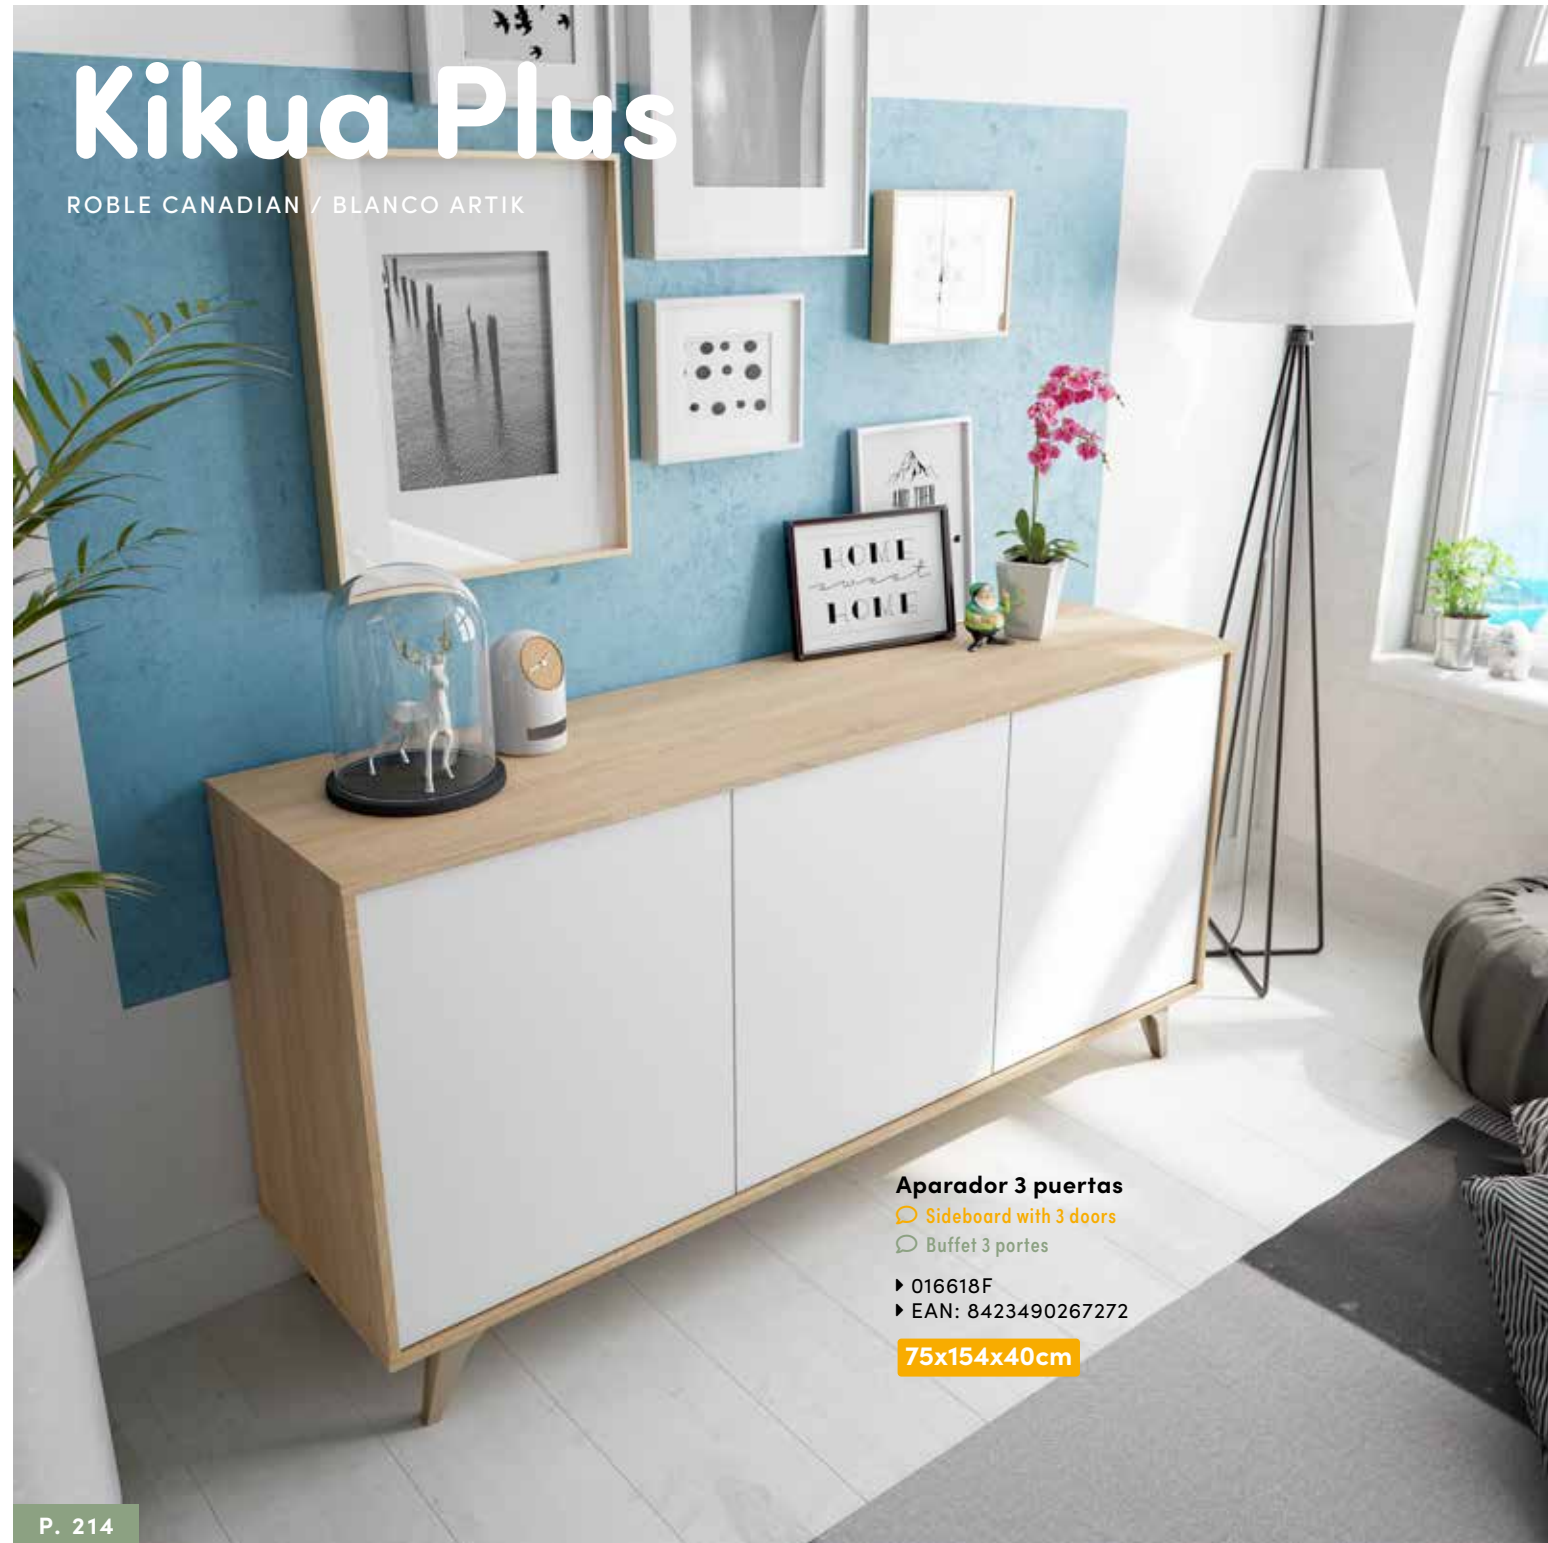

45x100x50cm

SALONES / LIVING ROOMS / SÉJOURS

Kikua Plus

ROBLE CANADIAN / BLANCO ARTIK

Aparador 3 puertas

👉 Sideboard with 3 doors

🗨 Buffet 3 portes

▶ 016618F