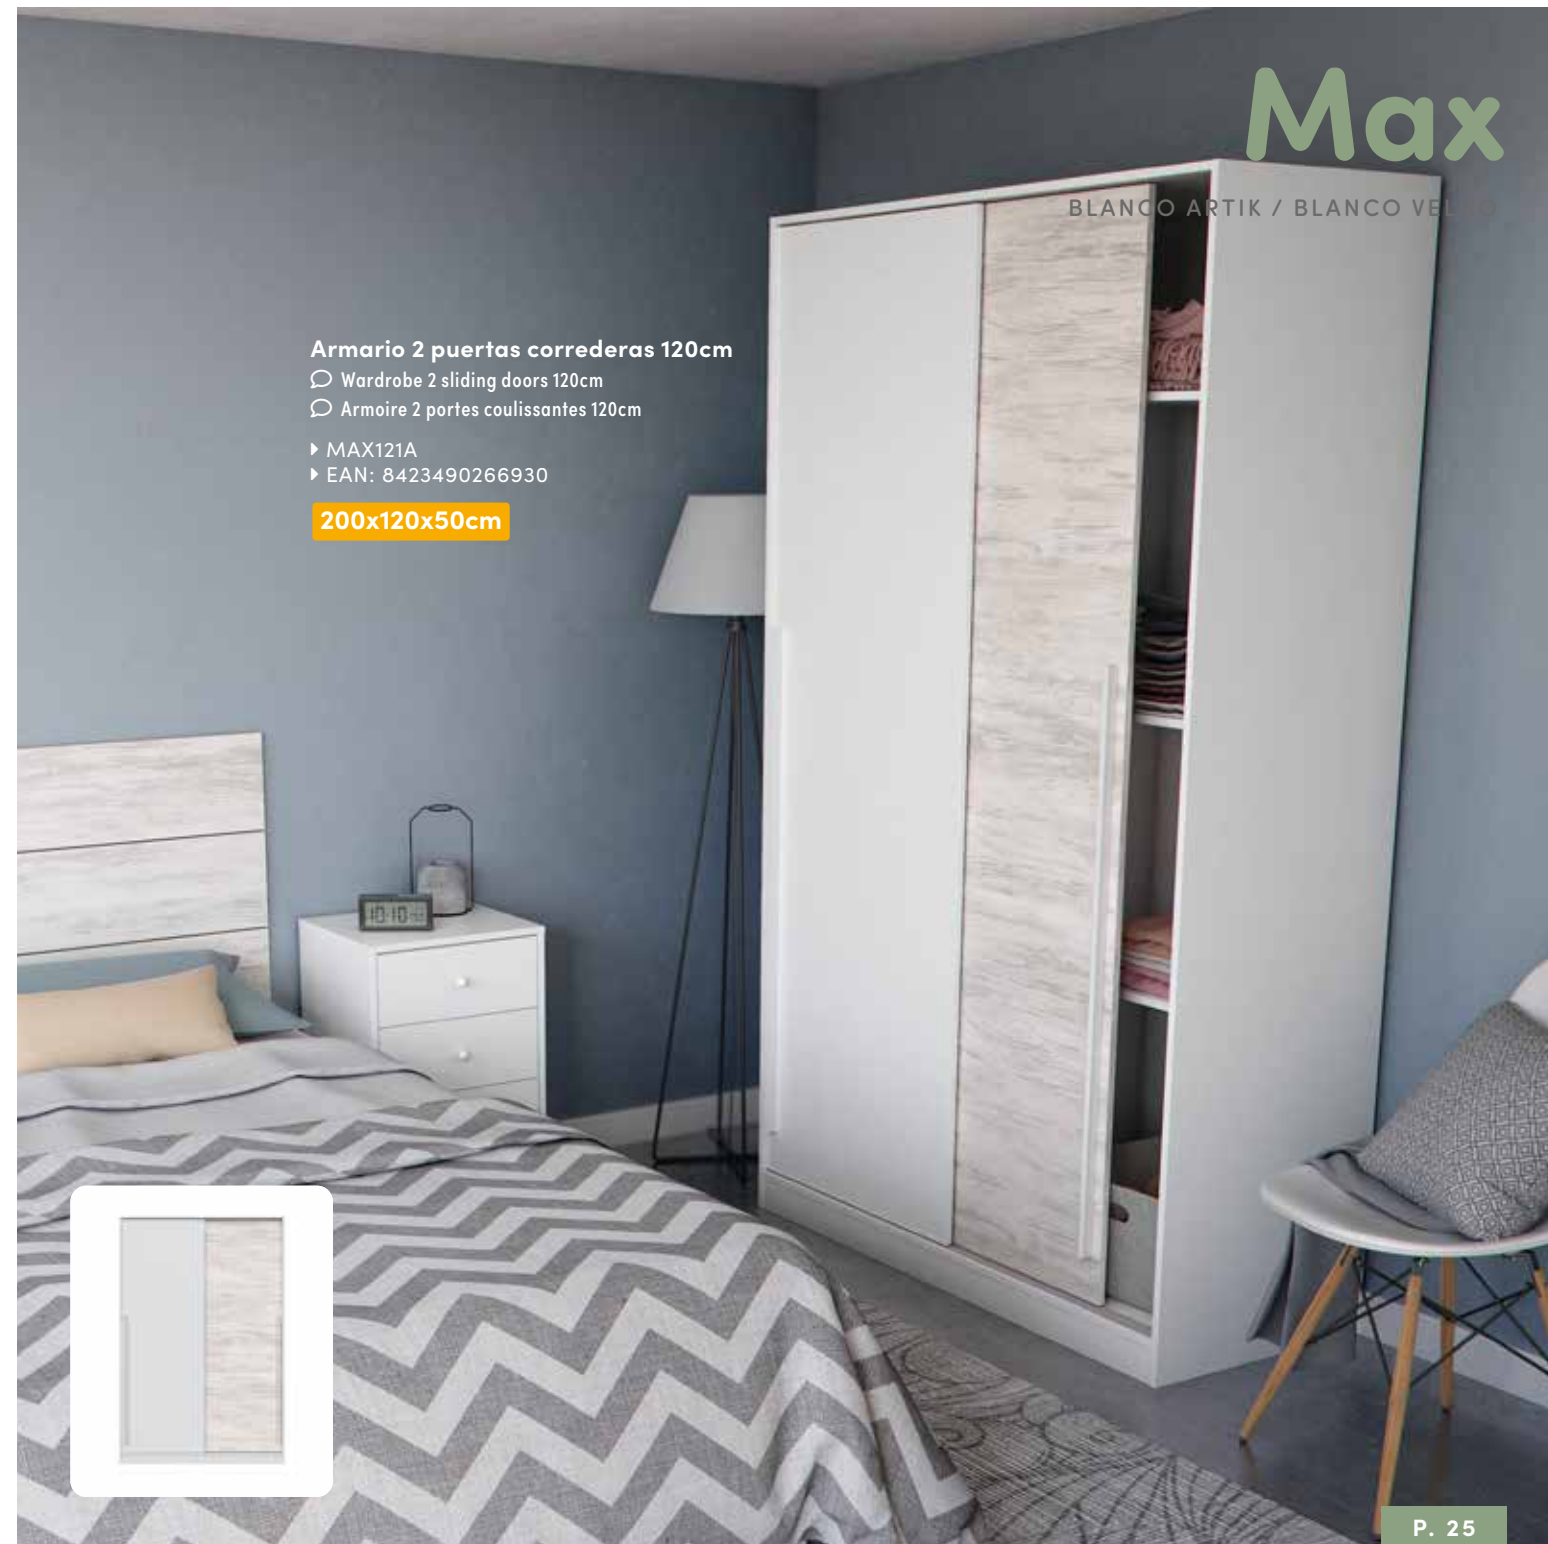

Armario 2 puertas correderas 120cm

- Wardrobe 2 sliding doors 120cm
- Armoire 2 portes coulissantes 120cm

▶ MAX121A
▶ EAN: 8423490266930

200x120x50cm