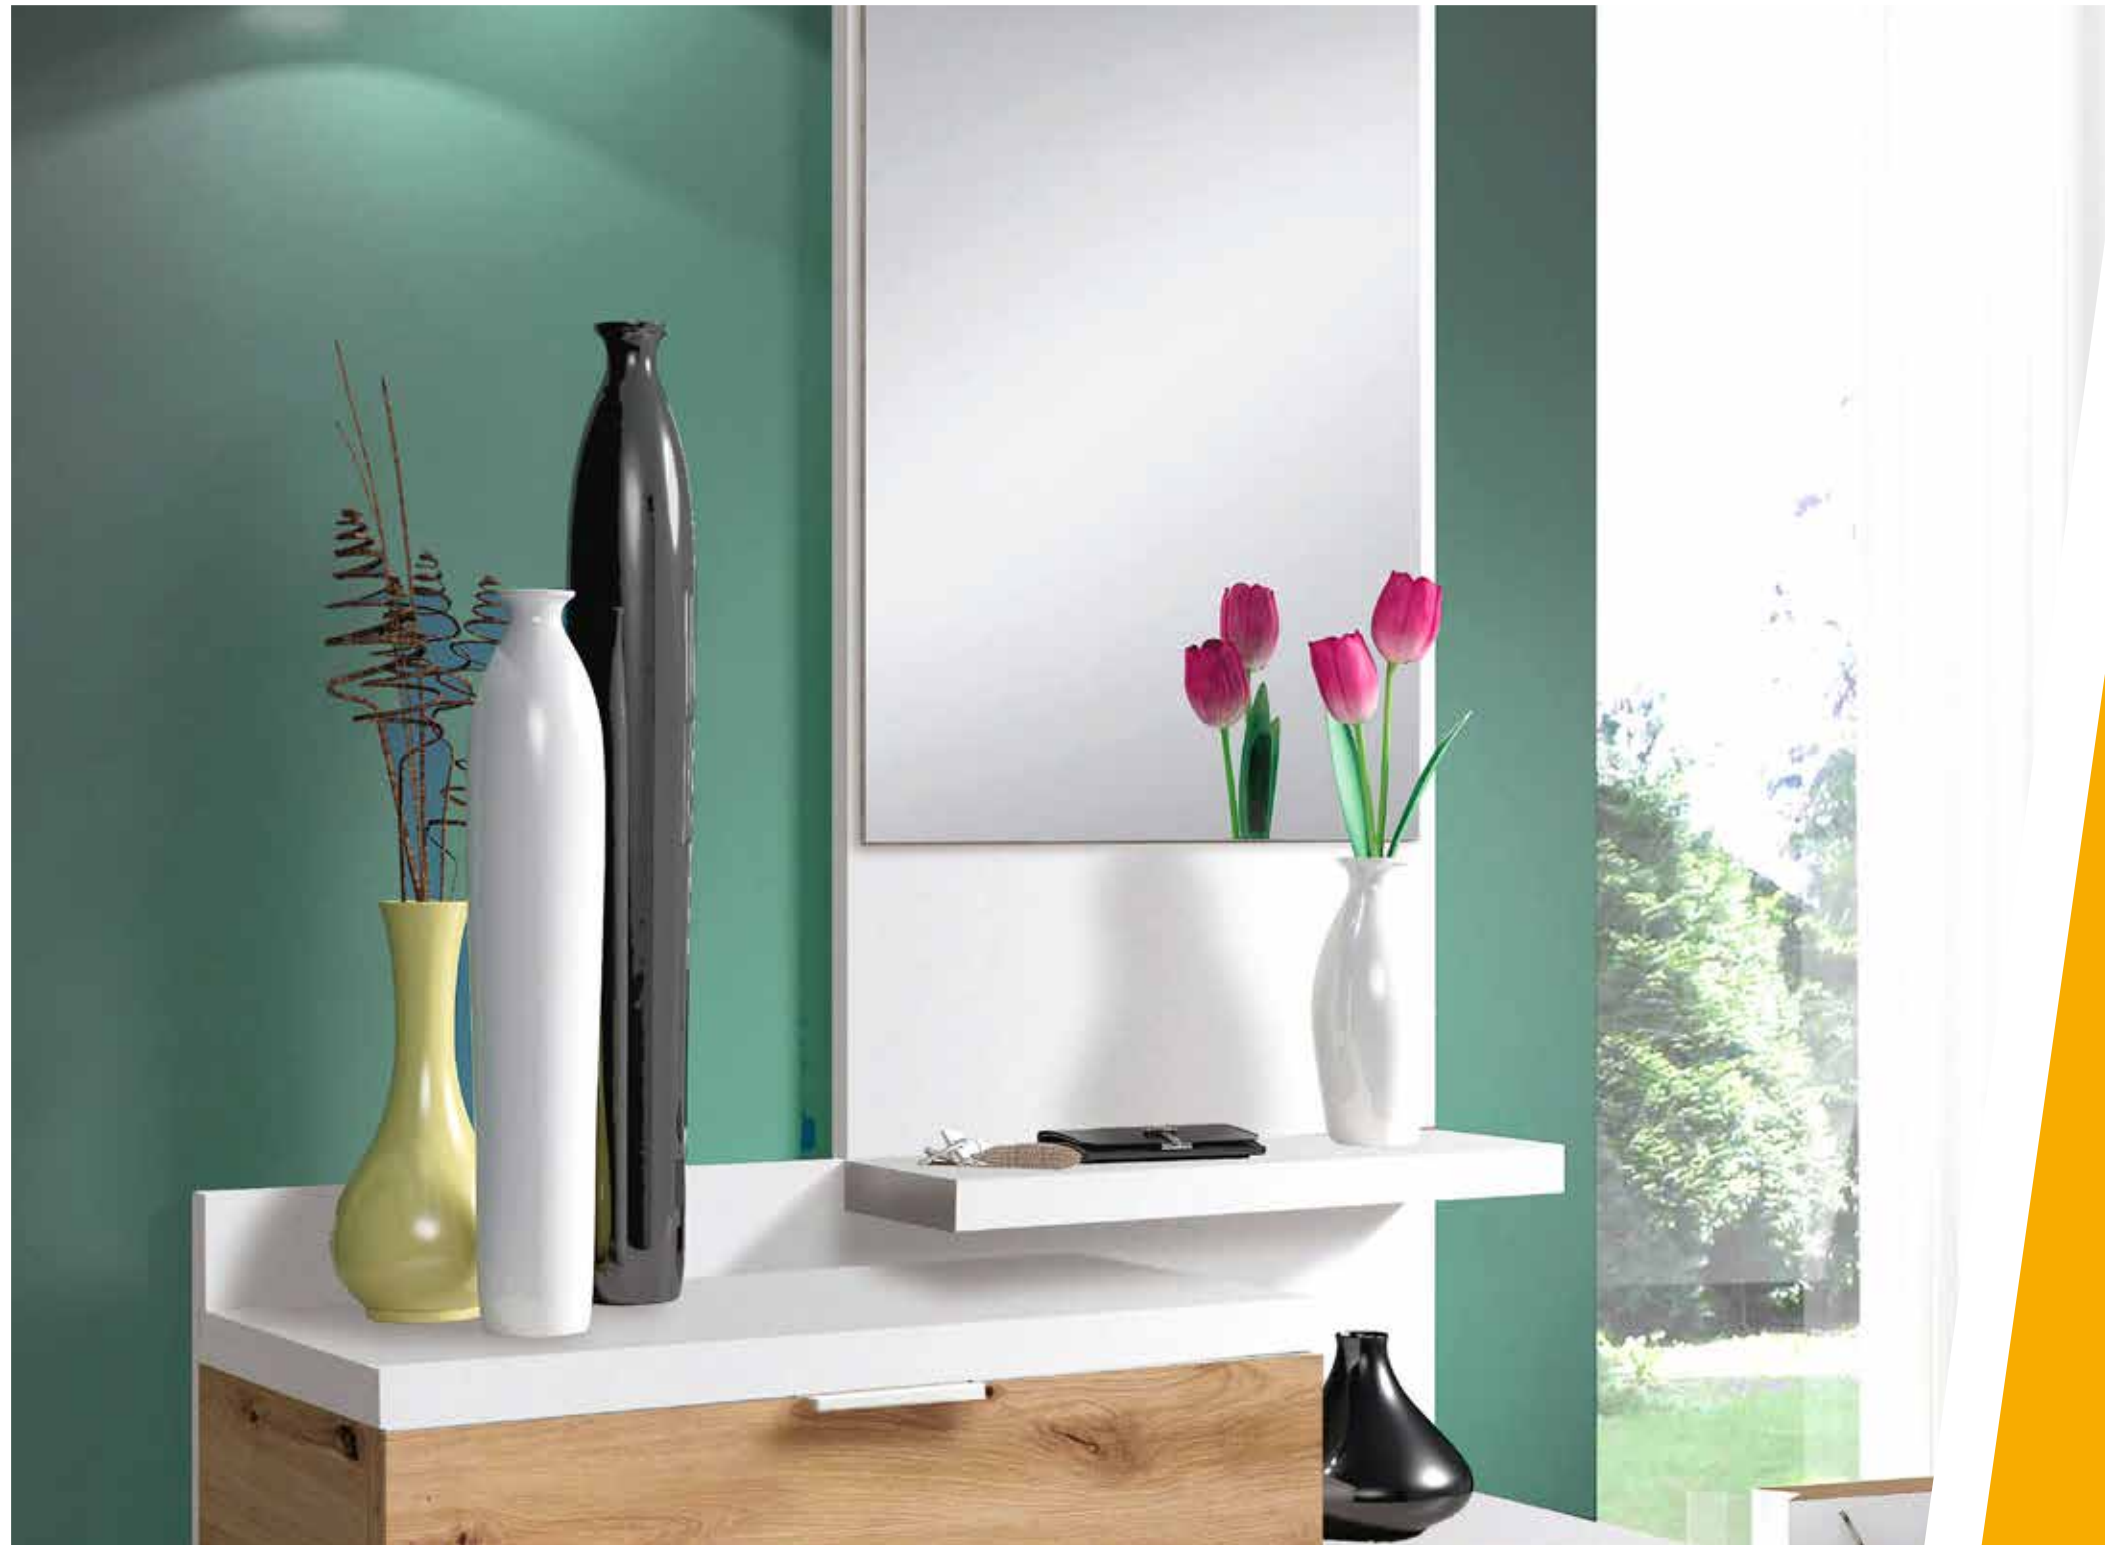

155

Recibidores

Hall units
Meubles d'entrée