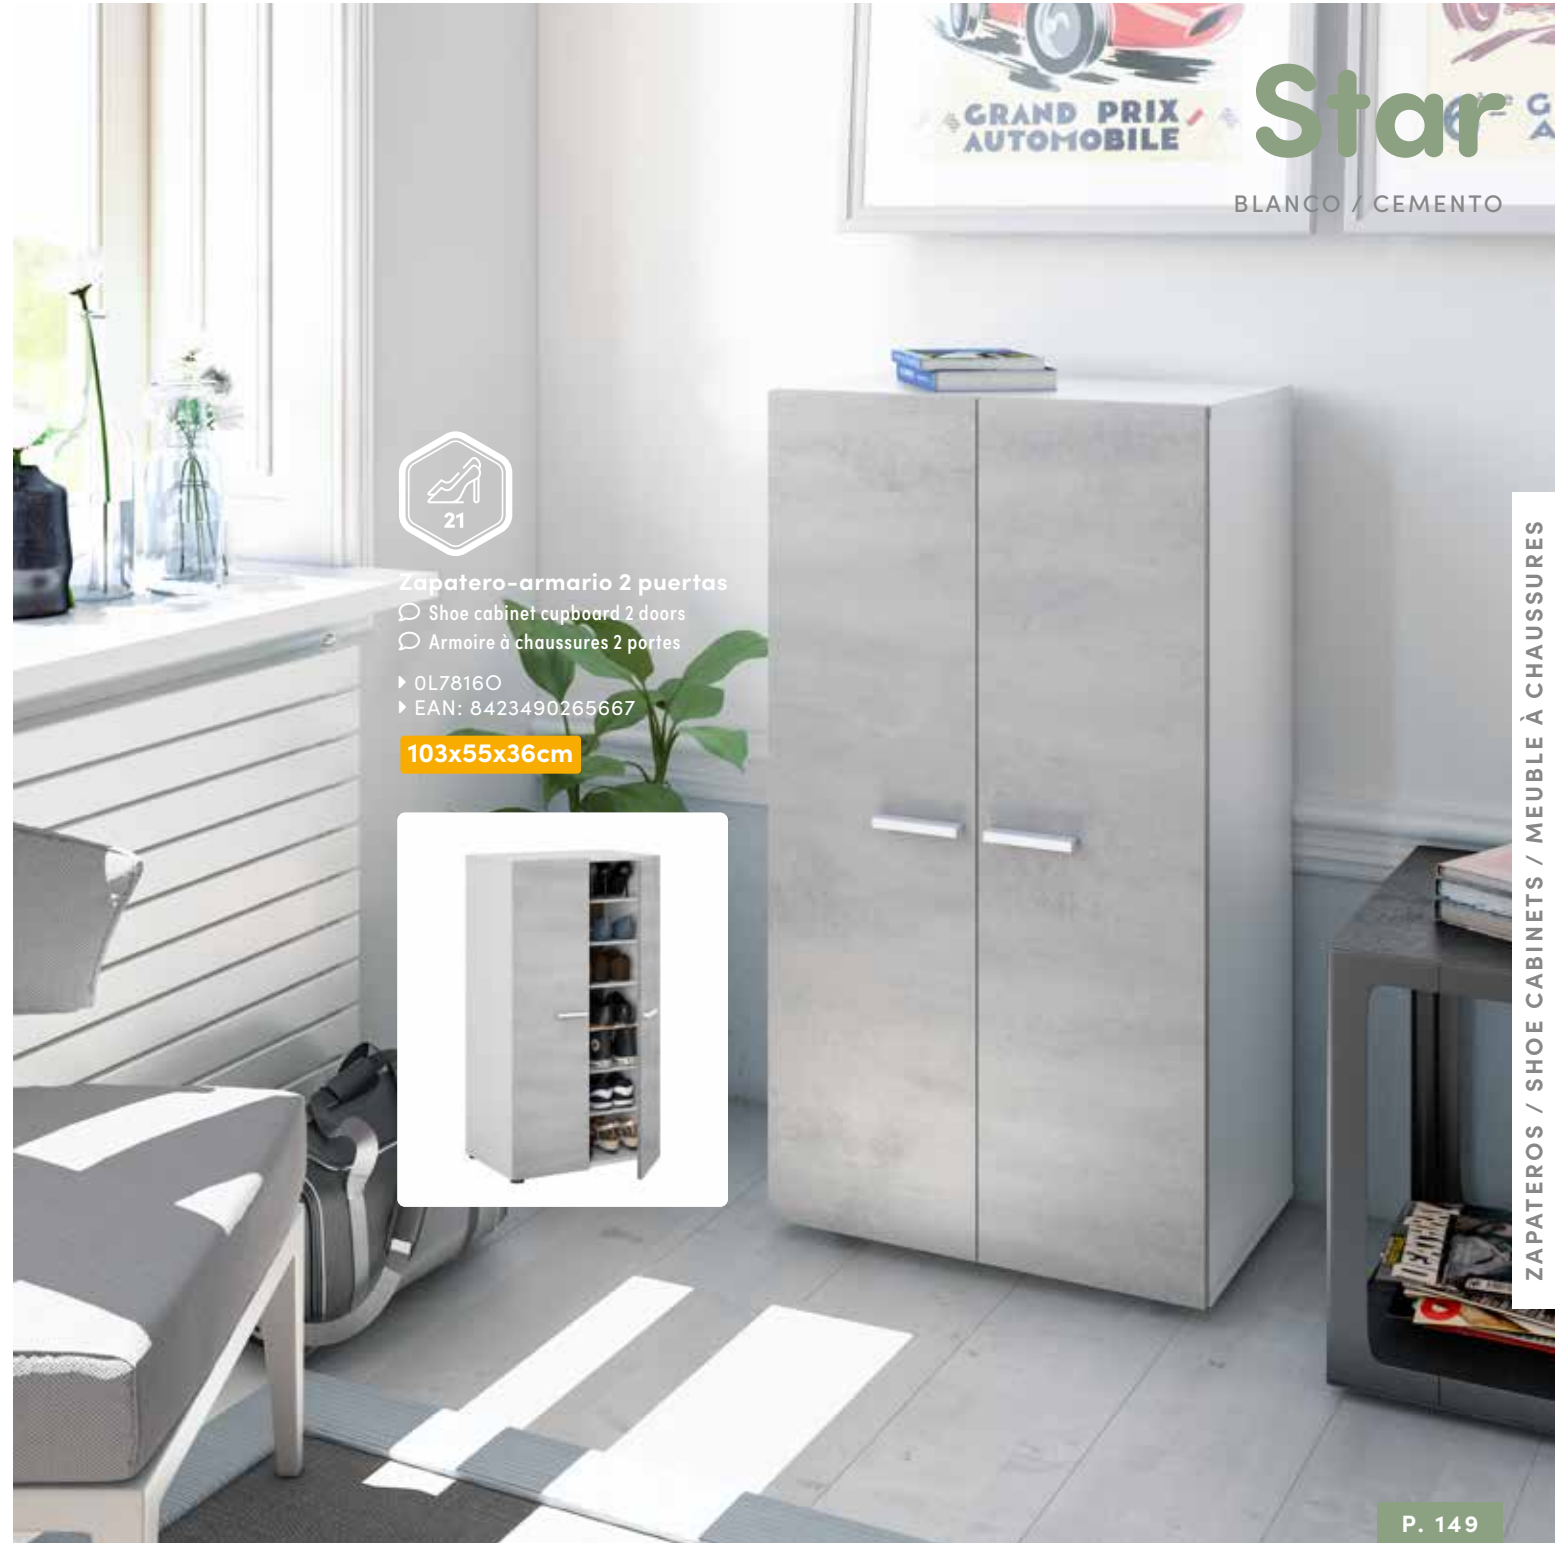

Basic

BLANCO

Zapatero-armario 2 puertas

Shoe cabinet cupboard 2 doors

Armoire à chaussures 2 portes

▶ 0078530

▶ EAN: 8423490231884

101x75x36cm