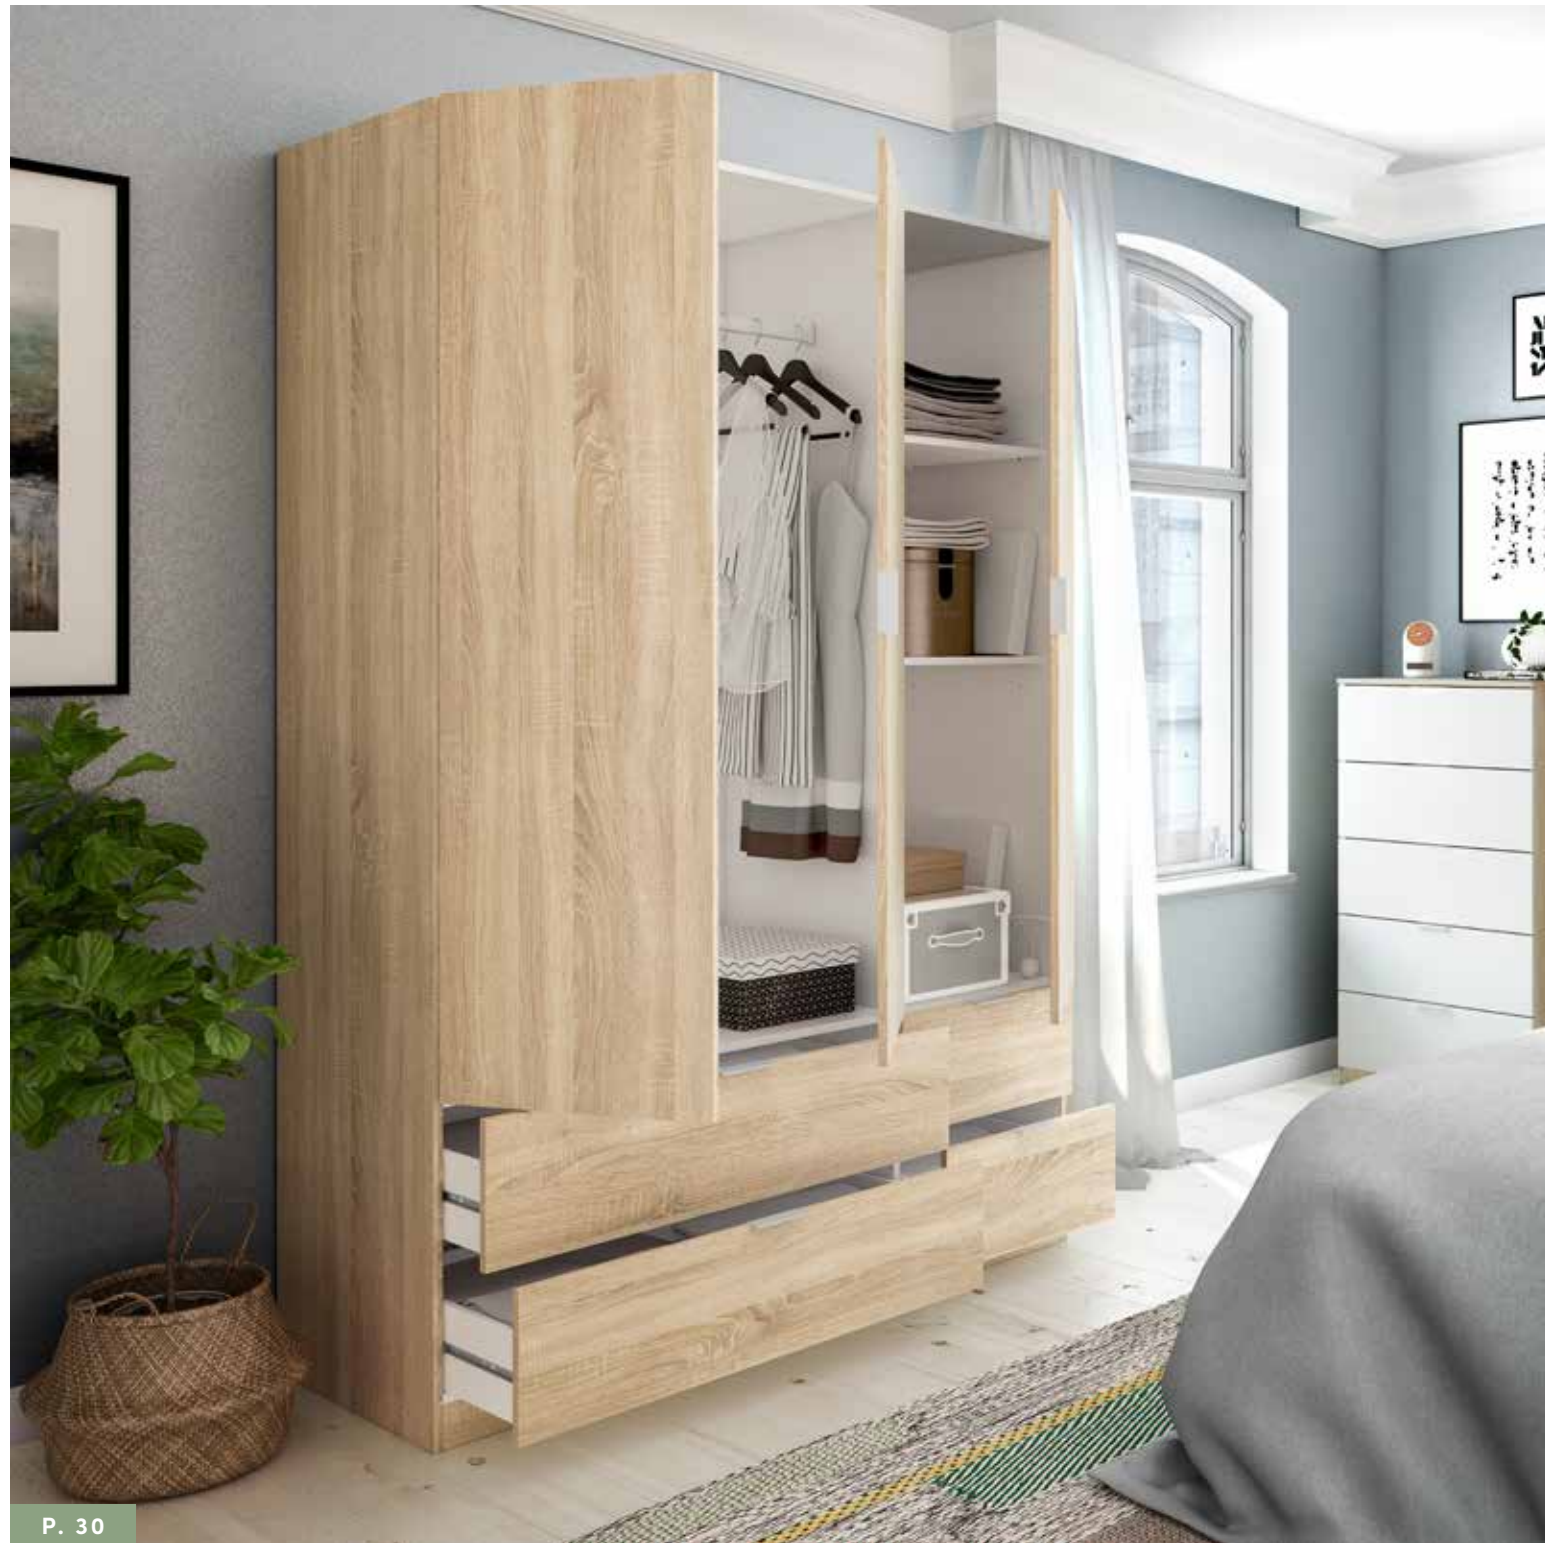

LC-200

ROBLE CANADIAN

Armario 3 puertas + 4 cajones

Wardrobe 3 doors + 4 drawers

Armoire 3 portes + 4 tiroirs

LCX453F

EAN: 8423490266343

200x135x52cm