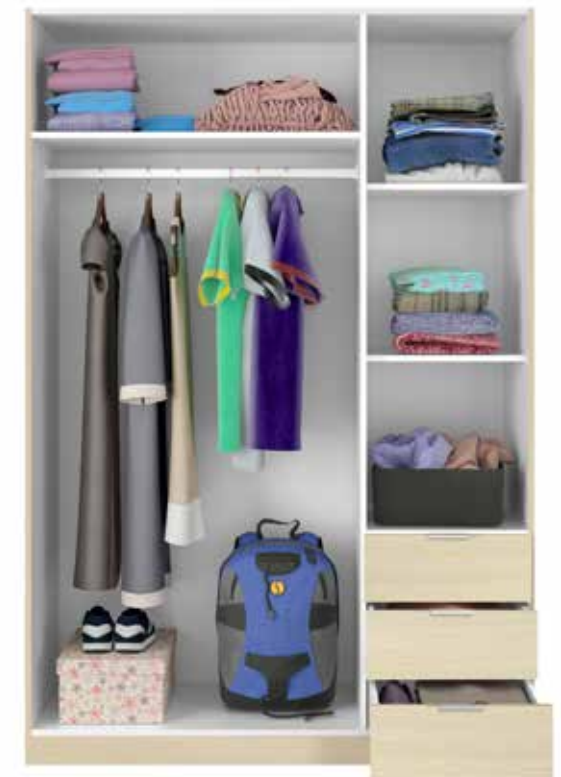

LC-180

Armario 3 puertas + 3 cajones

- Wardrobe 3 doors + 3 drawers
- Armoire 3 portes + 3 tiroir

- ROBLE
- LCX323R
- EAN: 8423490261980

180x121x52cm